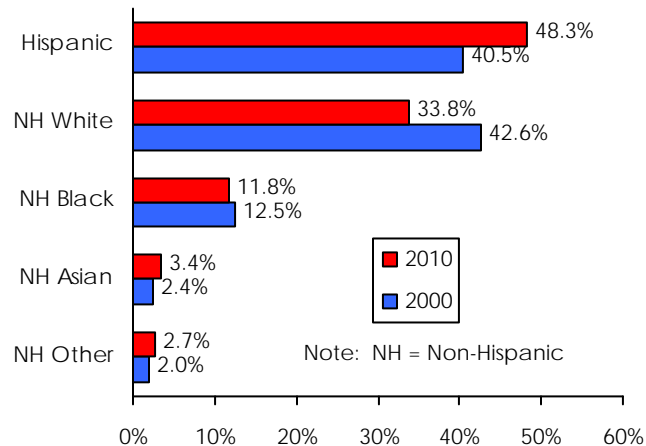

2010 TEXAS FACTS from the U.S. CENSUS

Texas Children

- One out of every 11 U.S. children lives in Texas (6.9 million).¹
- Nearly one out of every four persons in Texas is under 18 years of age (27.3%).²
- Between 2000 and 2010, the number of children in the U.S. increased by 1.9 million. Over one-half (53%) of this increase was due to the increase in the number of kids in Texas.²

Increase in the Number of Children <18
U.S. & Texas, 2000-2010

Total Increase in the U.S. = 1,900,730

- Among those under 18 years of age in Texas, Hispanics made up nearly half (48.3%) of the population in 2010, increasing from 40.5% in 2000.²

Texas Population <18 by Race/Ethnicity
2000 and 2010

- Webb County has the youngest population in the U.S. with children younger than 5 years of age comprising 13% of the population.²
- One out of every six Texas children under 18 years of age (16.3%) was uninsured in 2010, ranking Texas 49th out of the 50 states. One out of every 10 U.S. kids was uninsured (9.8%).³

The State

- Texas was responsible for 16% of the population increase in the U.S. between 2000 and 2010.²
- The state's population increased from 20.8 million in 2000 to 25.1 million in 2010, an increase of 21%.²
- Texas gained more population than any other state between 2000 and 2010 adding 4.3 million people.²