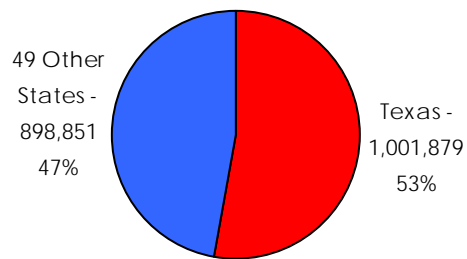

2010 TEXAS FACTS from the U.S. CENSUS

Texas Children

- One out of every 11 U.S. children lives in Texas (6.9 million).¹
- Nearly one out of every four persons in Texas is under 18 years of age (27.3%).²
- Between 2000 and 2010, the number of children in the U.S. increased by 1.9 million. Over one-half (53%) of this increase was due to the increase in the number of kids in Texas.²

Increase in the Number of Children <18
U.S. & Texas, 2000-2010

Total Increase in the U.S. = 1,900,730

- Among those under 18 years of age in Texas, Hispanics made up nearly half (48.3%) of the population in 2010, increasing from 40.5% in 2000.²

Texas Population <18 by Race/Ethnicity
2000 and 2010

- Webb County has the youngest population in the U.S. with children younger than 5 years of age comprising 13% of the population.²
- One out of every six Texas children under 18 years of age (16.3%) was uninsured in 2010, ranking Texas 49th out of the 50 states. One out of every 10 U.S. kids was uninsured (9.8%).³

The State

- Texas was responsible for 16% of the population increase in the U.S. between 2000 and 2010.²
- The state's population increased from 20.8 million in 2000 to 25.1 million in 2010, an increase of 21%.²
- Texas gained more population than any other state between 2000 and 2010 adding 4.3 million people.²