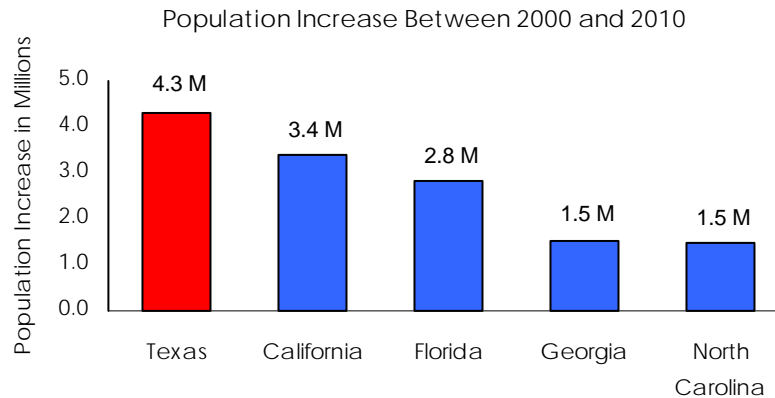

2010 TEXAS FACTS from the U.S. CENSUS

Texas Children

- One out of every 11 U.S. children lives in Texas (6.9 million).¹
- Nearly one out of every four persons in Texas is under 18 years of age (27.3%).²
- Between 2000 and 2010, the number of children in the U.S. increased by 1.9 million. Over one-half (53%) of this increase was due to the increase in the number of kids in Texas.²

Increase in the Number of Children <18
U.S. & Texas, 2000-2010

Total Increase in the U.S. = 1,900,730

- Among those under 18 years of age in Texas, Hispanics made up nearly half (48.3%) of the population in 2010, increasing from 40.5% in 2000.²

Texas Population <18 by Race/Ethnicity
2000 and 2010

- Webb County has the youngest population in the U.S. with children younger than 5 years of age comprising 13% of the population.²
- One out of every six Texas children under 18 years of age (16.3%) was uninsured in 2010, ranking Texas 49th out of the 50 states. One out of every 10 U.S. kids was uninsured (9.8%).³

The State

- Texas was responsible for 16% of the population increase in the U.S. between 2000 and 2010.²
- The state's population increased from 20.8 million in 2000 to 25.1 million in 2010, an increase of 21%.²
- Texas gained more population than any other state between 2000 and 2010 adding 4.3 million people.²