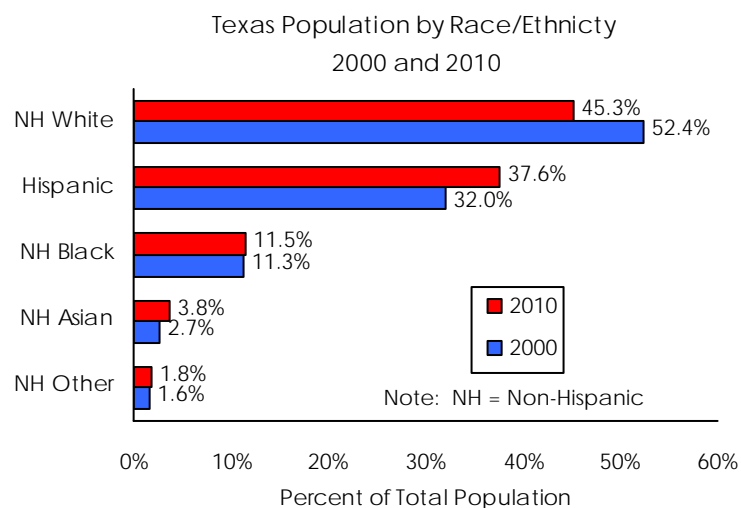

- Three Texas cities – Houston (4th), San Antonio (7th), and Dallas (9th) – are in the 10 most populous cities in the U.S.²
- Non-Hispanic whites made up 45.3% of the total Texas population in 2010, declining from 52.4% of the total population in 2000.²